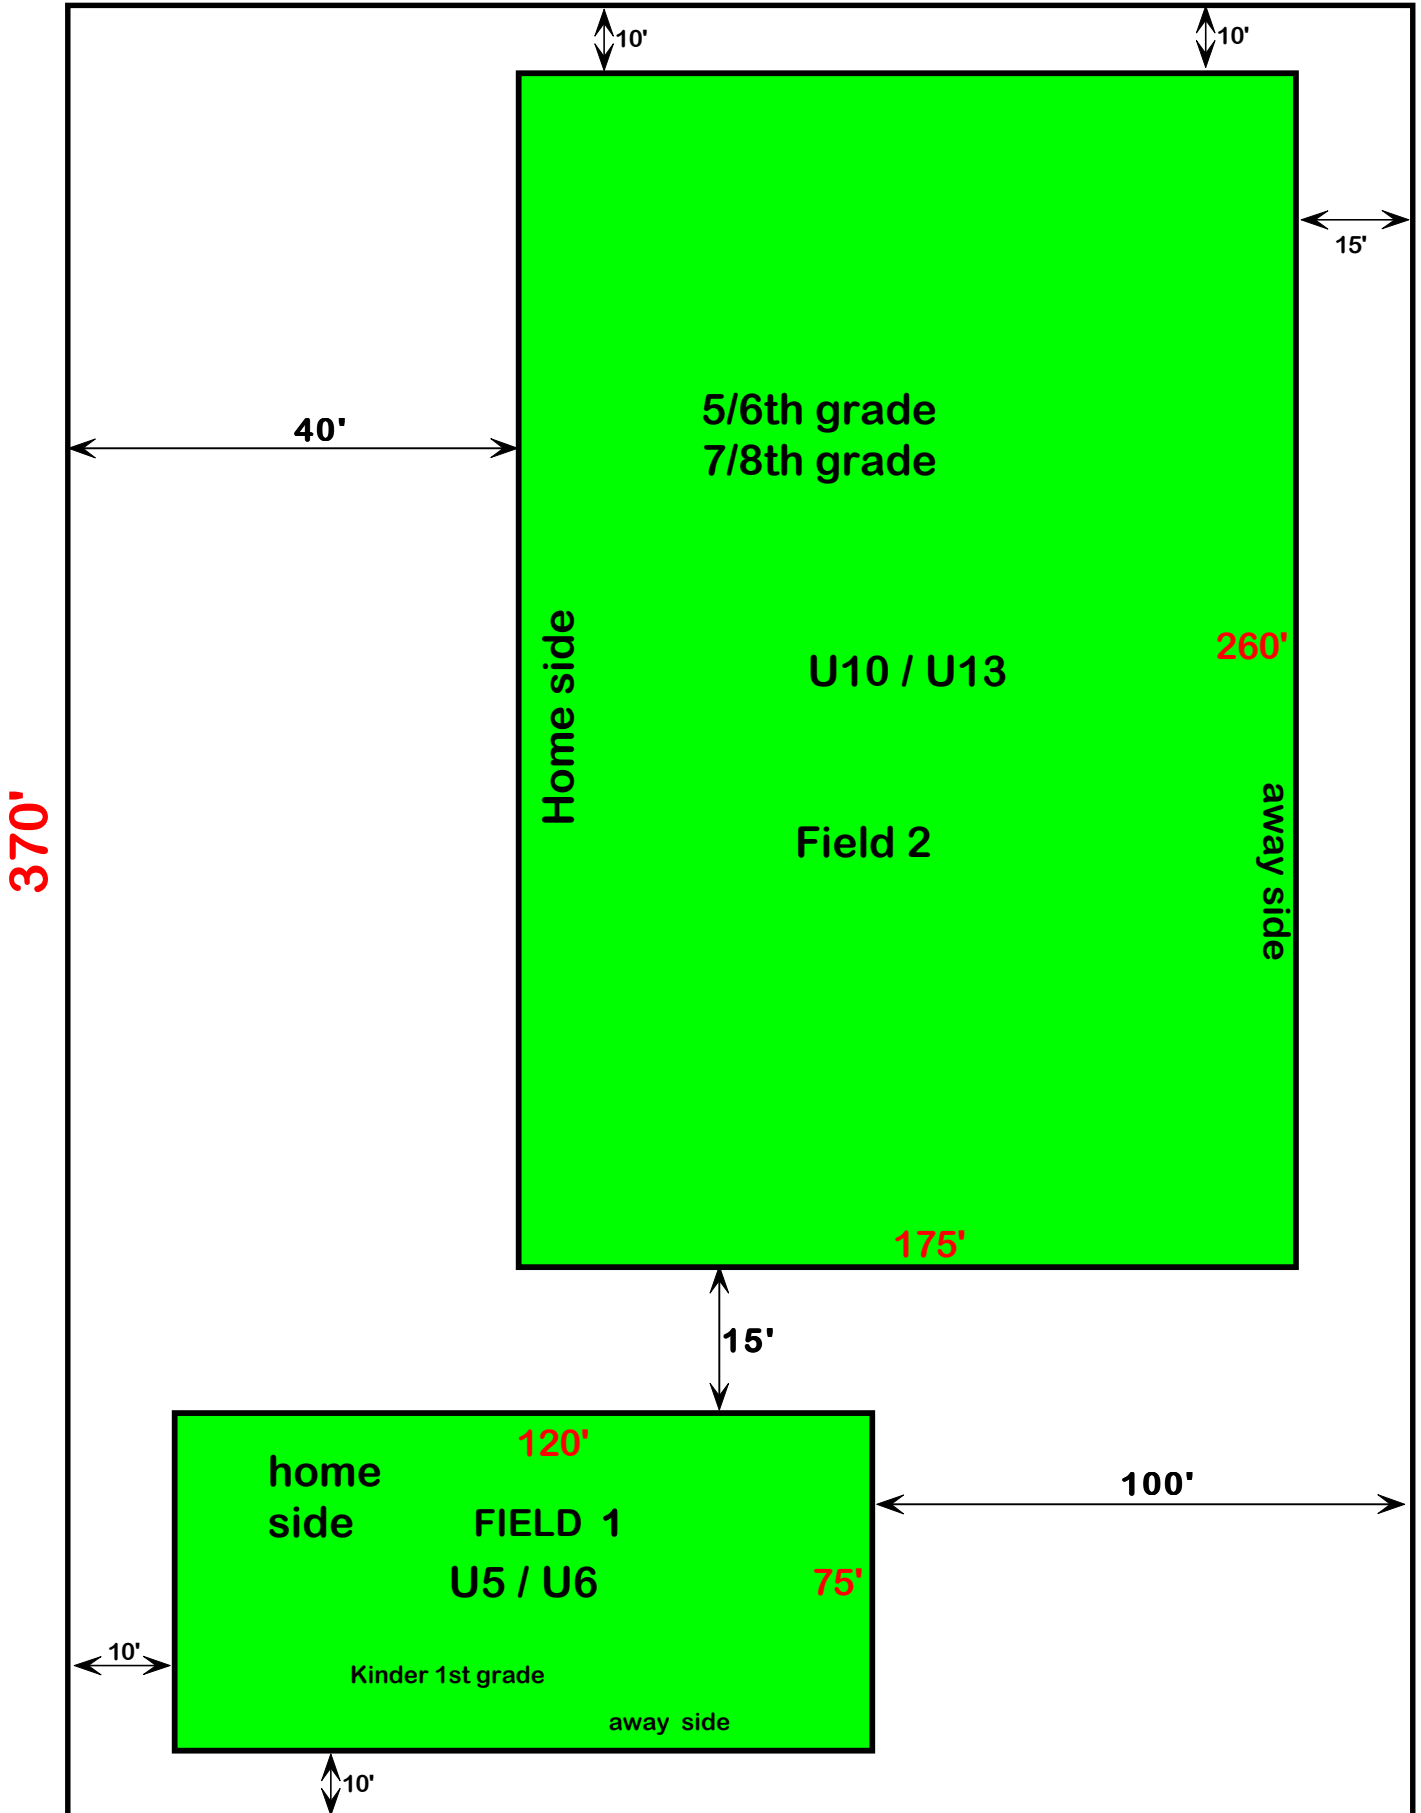

AVIARY PARK NORTH SIDE

230'

AVIARY PARK SOUTH SIDE

235'

370'