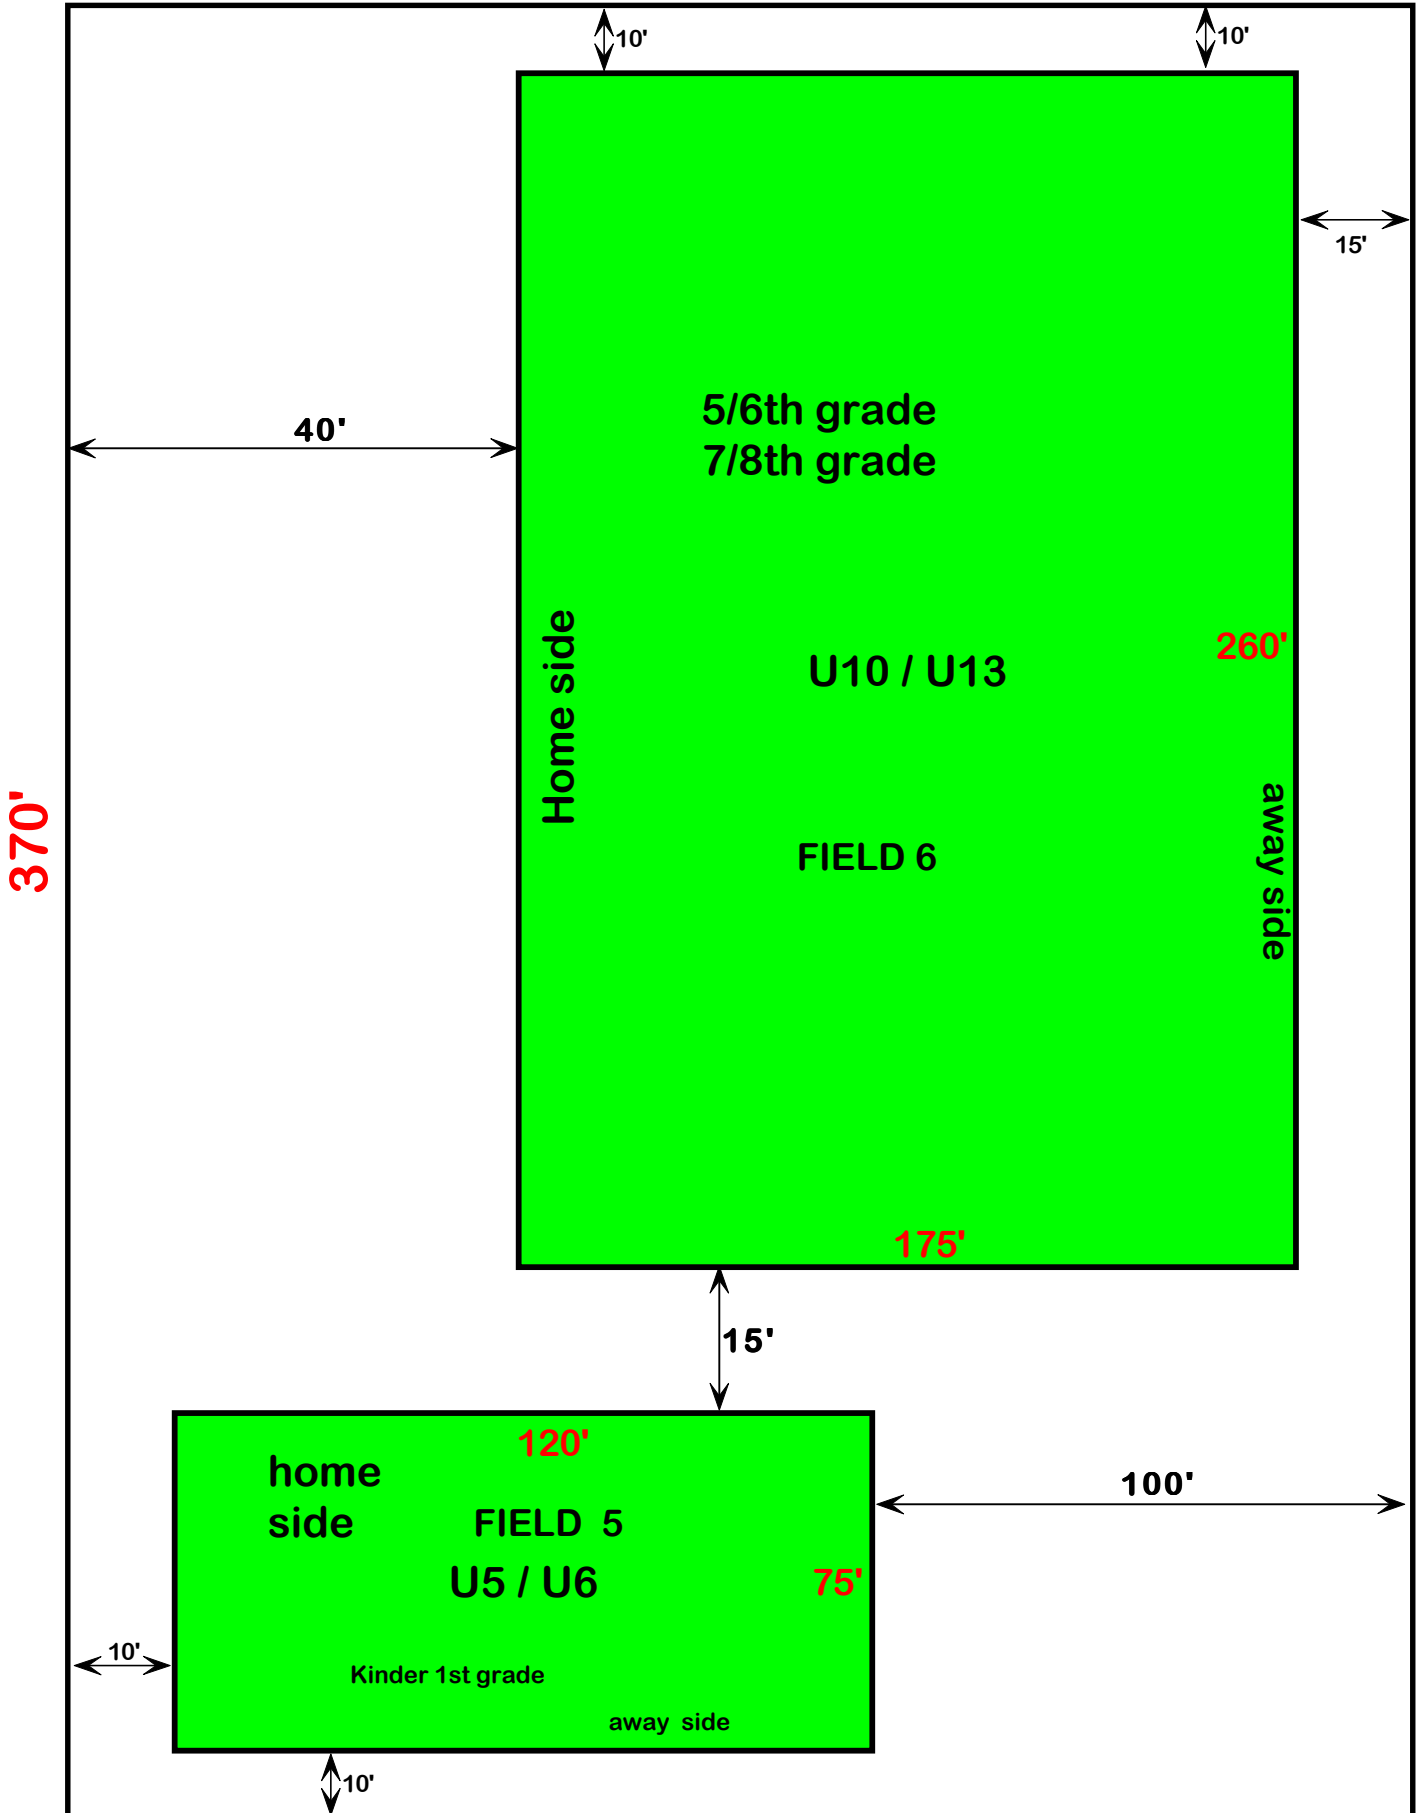

AVIARY PARK NORTH SIDE

230'

AVIARY PARK SOUTH SIDE

235'

370'